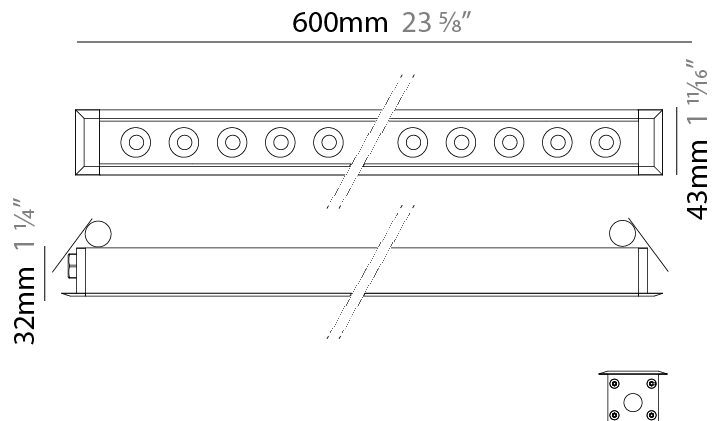

GENERAL

Series: Mini Corniche
Brand: Platek
Division: Exterior
Mounting Type: Recessed
Mounting Location: Ceiling
Subcategory: Downlight

PHYSICAL

Shape: Rectangle
Length (mm): 620
Length (in): 24 ³/₈
Width (mm): 43
Width (in): 1 ⁵/₈
Height (mm): 32
Height (in): 1 ¹/₄
Ceiling Thickness (mm): 2 - 13
Ceiling Thickness (in): 1/16 - 1/2
Light Distribution: Downlight
Weight (kg): 1.3
Weight (lbs): 2.8
Diffuser: Clear tempered glass
Gasket: Gore-Tex valve to prevent condensation
Fixture Finish: BLK / WHI / GRY / COR / ANT / BRZ
Fixture Material: Extruded Aluminum
Cut-out Measurements: 36mm / 1 7/16" x 610mm / 24"

ELECTRICAL

Lamp Type: LED
Total Output Wattage (W): 23
Dimming: Bluetooth technology or DMX
Control Gear: DMX
Driver Included: No
Driver Location: Remote
Driver Type: Constant Current - Universal
Driver Class: Class 2
Input Voltage (V): 120 - 277
Constant Current (MA): 500

LED

Color Temperature (°K): RGBW
CRI: >80 CRI
Lamp Life (hrs): 60000
Special LEDs offerings: RGBW

OPTICAL

Optic°: 26 / 40 / ELL

RATINGS AND CERTIFICATIONS

Certified By: Certified for North American Standards
IP rating: IP65
IK Rating: IK07
Bug Rating: B1 U0 G0
Upon Request: Higher Maximum Ambient Temperature