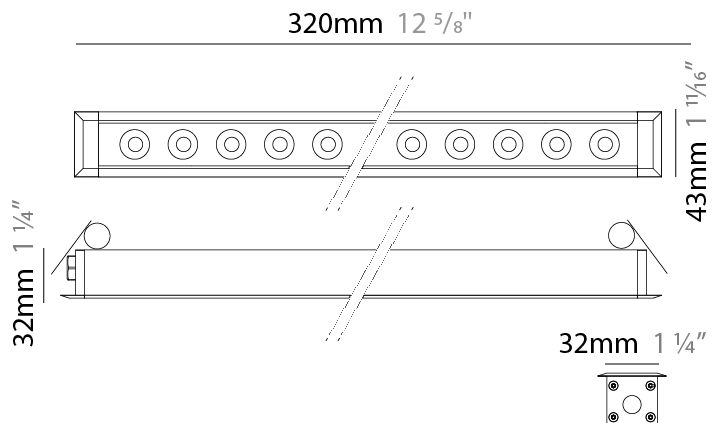

GENERAL

Series: Mini Corniche
Brand: Platek
Division: Exterior
Mounting Type: Recessed
Mounting Location: Ceiling
Subcategory: Downlight

PHYSICAL

Shape: Rectangle
Length (mm): 320
Length (in): 12 5/8
Width (mm): 43
Width (in): 1 7/16
Height (mm): 32
Height (in): 1 1/4
Ceiling Thickness (mm): 2 - 13
Ceiling Thickness (in): 1/16 - 1/2
Light Distribution: Downlight
Weight (kg): 0.8
Weight (lbs): 1.76
Diffuser: Clear tempered glass
Gasket: Gore-Tex valve to prevent condensation
Fixture Finish: [BLK](#) / [WHI](#) / [GRY](#) / [COR](#) / [ANT](#) / [BRZ](#)
Fixture Material: Extruded Aluminum
Cut-out Measurements: 36mm / 1 7/16" x 310mm / 12 3/16"

ELECTRICAL

Lamp Type: LED
Total Output Wattage (W): 11.5
Dimming: Bluetooth technology or DMX
Control Gear: DMX
Driver Included: No
Driver Location: Remote
Driver Type: Constant Current - Universal
Driver Class: Class 2
Input Voltage (V): 120 - 277
Constant Current (MA): 500

LED

Number of LEDs: 8
Color Temperature (°K): RGBW
CRI: >80 CRI
Lamp Life (hrs): 60000
Special LEDs offerings: RGBW

OPTICAL

Optic°: [26](#) / [40](#) / [ELL](#)

RATINGS AND CERTIFICATIONS

Certified By: Certified for North American Standards
IP rating: IP65
IK Rating: IK07
Bug Rating: B1 U0 G0
Upon Request: Higher Maximum Ambient Temperature