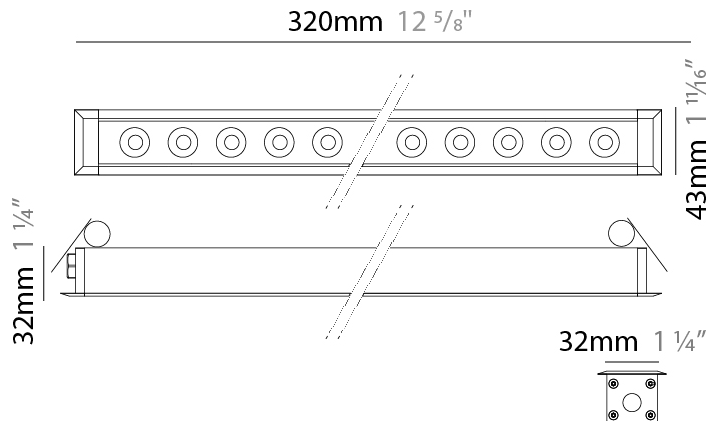

GENERAL

Series: Mini Corniche
Brand: Platek
Division: Exterior
Mounting Type: Recessed
Mounting Location: Ceiling
Subcategory: Downlight

PHYSICAL

Shape: Rectangle
Length (mm): 320
Length (in): 12 5/8
Width (mm): 43
Width (in): 1 7/8
Height (mm): 32
Height (in): 1 1/4
Ceiling Thickness (mm): 2 - 13
Ceiling Thickness (in): 1/16 - 1/2
Light Distribution: Downlight
Weight (kg): 0.8
Weight (lbs): 1.76
Diffuser: Clear tempered glass
Gasket: Gore-Tex valve to prevent condensation
Fixture Finish: [BLK](#) / [WHI](#) / [GRY](#) / [COR](#) / [ANT](#) / [BRZ](#)
Fixture Material: Extruded Aluminum
Cut-out Measurements: 36mm / 1 7/16" x 310mm / 12 3/16"

ELECTRICAL

Lamp Type: LED
Total Output Wattage (W): 9.5 / 5.5 / 6
Driver Included: No
Driver Location: Remote
Driver Type: Constant Voltage - 120 / 277Vac
Driver Class: Class 2
Input Voltage (V): 120 - 277
Output Voltage (V): 24
Upon Request: (Not included - see components [IP65 or higher enclosure to be supplied by others]) 0-10Vdc dimming / Phase dimming / Non-dimming 120/277Vac

LED

Number of LEDs: 9
Color Temperature (°K): [3000](#) / [4000](#)
Max. Delivered Lumen (lm): 750 / 780
Nominal Lumen (lm): 1260 / 1305
CRI: >80 CRI
Lamp Life (hrs): 60000

OPTICAL

Optic^o: [13](#) / [26](#) / [40](#) / [ASY](#) / [DIF](#) / [ELL](#)

RATINGS AND CERTIFICATIONS

Certified By: Certified for North American Standards
IP rating: IP65
IK Rating: IK07
Bug Rating: B1 U1 G0
Upon Request: Higher Maximum Ambient Temperature

PROJECT
TYPE
SPECIFIER
QUANTITY
DATE