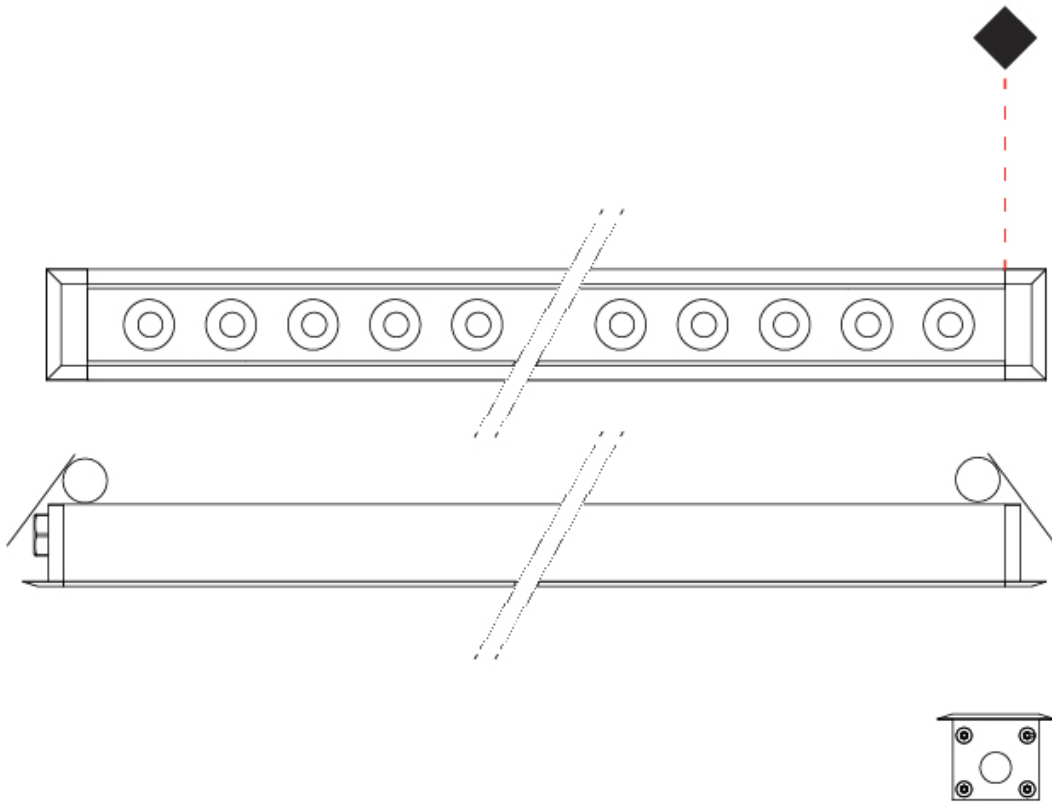

MINI CORNICHE RECESSED

E9Q110-

PROJECT	_____
TYPE	_____
SPECIFIER	_____
QUANTITY	_____
DATE	_____

E