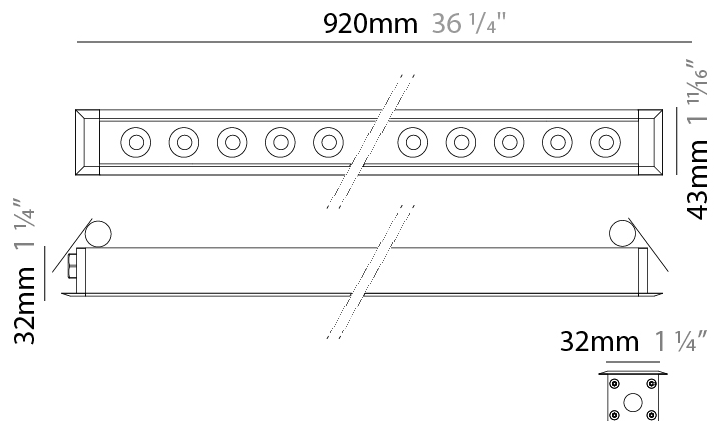

GENERAL

Series: Mini Corniche
Brand: Platek
Division: Exterior
Mounting Type: Recessed
Mounting Location: Ceiling
Subcategory: Downlight

PHYSICAL

Shape: Rectangle
Length (mm): 920
Length (in): 36 1/4
Width (mm): 43
Width (in): 1 5/8
Height (mm): 32
Height (in): 1 1/4
Ceiling Thickness (mm): 2 - 13
Ceiling Thickness (in): 1/16 - 1/2
Light Distribution: Downlight
Weight (kg): 2
Weight (lbs): 4.4
Diffuser: Clear tempered glass
Gasket: Gore-Tex valve to prevent condensation
Fixture Finish: [BLK](#) / [WHI](#) / [GRY](#) / [COR](#) / [ANT](#) / [BRZ](#)
Fixture Material: Extruded Aluminum
Cut-out Measurements: 36mm / 1 7/16" x 910mm / 35 13/16"

ELECTRICAL

Lamp Type: LED
Total Output Wattage (W): 29 / 15.5 (Dif) / 17 (Asy)
Driver Included: No
Driver Location: Remote
Driver Type: Constant Voltage - 120 / 277Vac
Driver Class: Class 2
Input Voltage (V): 120 - 277
Output Voltage (V): 24
Upon Request: (Not included - see components [IP65 or higher enclosure to be supplied by others]) 0-10Vdc dimming / Phase dimming / Non-dimming 120/277Vac

LED

Number of LEDs: 18
Color Temperature (°K): [3000](#) / [4000](#)
Max. Delivered Lumen (lm): 2260 / 2350
Nominal Lumen (lm): 3780 / 3915
CRI: >80 CRI
Lamp Life (hrs): 60000

OPTICAL

Optic°: [13](#) / [26](#) / [40](#) / [ASY](#) / [DIF](#) / [ELL](#)

RATINGS AND CERTIFICATIONS

Certified By: Certified for North American Standards
IP rating: IP65
IK Rating: IK07
Bug Rating: B3 U1 G1
Upon Request: Higher Maximum Ambient Temperature