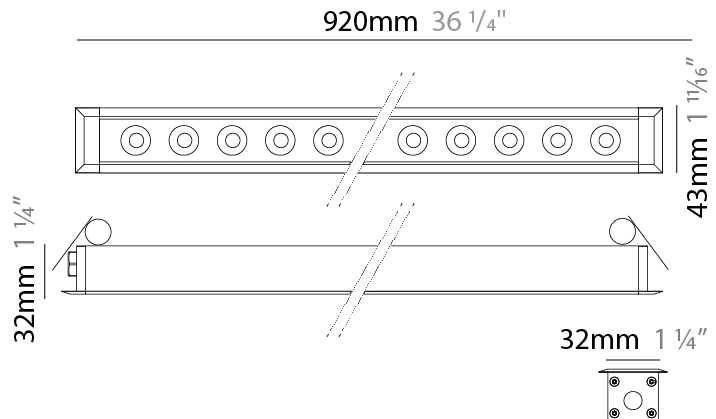

GENERAL

Series: Mini Corniche
Brand: Platek
Division: Exterior
Mounting Type: Recessed
Mounting Location: Ceiling
Subcategory: Downlight

PHYSICAL

Shape: Rectangle
Length (mm): 920
Length (in): 36 1/4
Width (mm): 43
Width (in): 1 5/8
Height (mm): 32
Height (in): 1 1/4
Ceiling Thickness (mm): 2 - 13
Ceiling Thickness (in): 1/16 - 1/2
Light Distribution: Downlight
Weight (kg): 2
Weight (lbs): 4.4
Diffuser: Clear tempered glass
Gasket: Gore-Tex valve to prevent condensation
Fixture Finish: [BLK](#) / [WHI](#) / [GRY](#) / [COR](#) / [ANT](#) / [BRZ](#)
Fixture Material: Extruded Aluminum
Cut-out Measurements: 36mm / 1 7/16" x 910mm / 35 13/16"

ELECTRICAL

Lamp Type: LED
Total Output Wattage (W): 35
Dimming: Bluetooth technology or DMX
Control Gear: DMX
Driver Included: No
Driver Location: Remote
Driver Type: Constant Current - Universal
Driver Class: Class 2
Input Voltage (V): 120 - 277
Constant Current (MA): 500

LED

Number of LEDs: 24
Color Temperature (°K): RGBW
CRI: >80 CRI
Lamp Life (hrs): 60000
Special LEDs offerings: RGBW

OPTICAL

Optic°: [26](#) / [40](#) / [ELL](#)

RATINGS AND CERTIFICATIONS

Certified By: Certified for North American Standards
IP rating: IP65
IK Rating: IK07
Bug Rating: B1 U0 G0
Upon Request: Higher Maximum Ambient Temperature