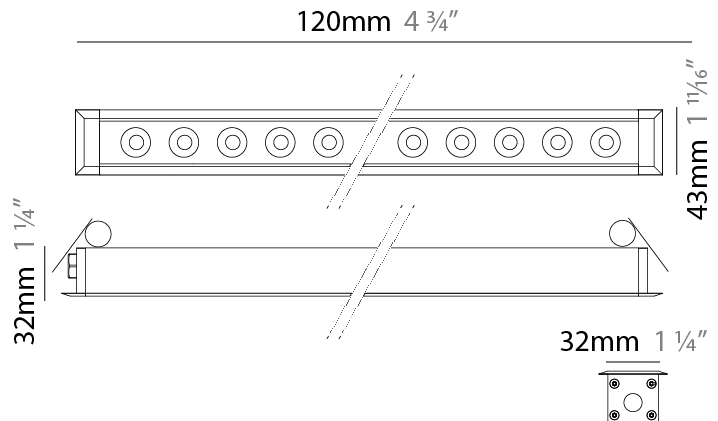

GENERAL

Series: Mini Corniche
Brand: Platek
Division: Exterior
Mounting Type: Recessed
Mounting Location: Ceiling
Subcategory: Downlight

PHYSICAL

Shape: Rectangle
Length (mm): 120
Length (in): 4 ¾
Width (mm): 43
Width (in): 1 ⅝
Height (mm): 32
Height (in): 1 ¼
Ceiling Thickness (mm): 2 - 13
Ceiling Thickness (in): 1/16 - 1/2
Light Distribution: Downlight
Diffuser: Clear tempered glass
Gasket: Gore-Tex valve to prevent condensation
Fixture Finish: [BLK](#) / [WHI](#) / [GRY](#) / [COR](#) / [ANT](#) / [BRZ](#)
Fixture Material: Extruded Aluminum
Cut-out Measurements: 36mm / 1 7/16" x 110mm / 4 5/16"

ELECTRICAL

Lamp Type: LED
Input Wattage (W): 3.5 / 1.5 (Dif)
Total Output Wattage (W): 3 / 1 (Dif)
Driver Included: No
Driver Location: Remote
Driver Type: Constant Voltage - 120 / 277Vac
Driver Class: Class 2
Input Voltage (V): 120 - 277
Output Voltage (V): 24
Upon Request: (Not included - see components [IP65 or higher enclosure to be supplied by others]) 0-10Vdc dimming / Phase dimming / Non-dimming 120/277Vac

LED

Number of LEDs: 3
Color Temperature (°K): [3000](#) / [4000](#)
Max. Delivered Lumen (lm): 250 / 260
Nominal Lumen (lm): 420 / 435
CRI: >80 CRI
Lamp Life (hrs): 60000

OPTICAL

Optic°: [13](#) / [26](#) / [40](#) / [ASY](#) / [DIF](#) / [ELL](#)

RATINGS AND CERTIFICATIONS

Certified By: Certified for North American Standards
IP rating: IP65
IK Rating: IK07
Bug Rating: B1 U1 G0
Upon Request: Higher Maximum Ambient Temperature

PROJECT
TYPE
SPECIFIER
QUANTITY
DATE