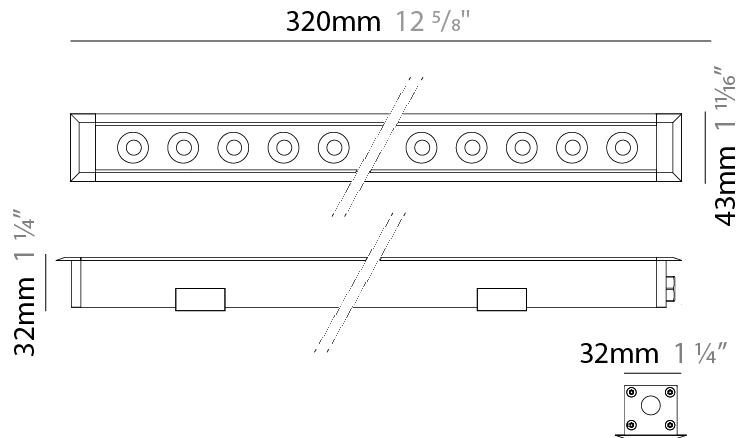

RATINGS AND CERTIFICATIONS

Certified By: Certified for North American Standards
IP rating: IP67
IK Rating: IK07
Upon Request: Higher Maximum Ambient Temperature