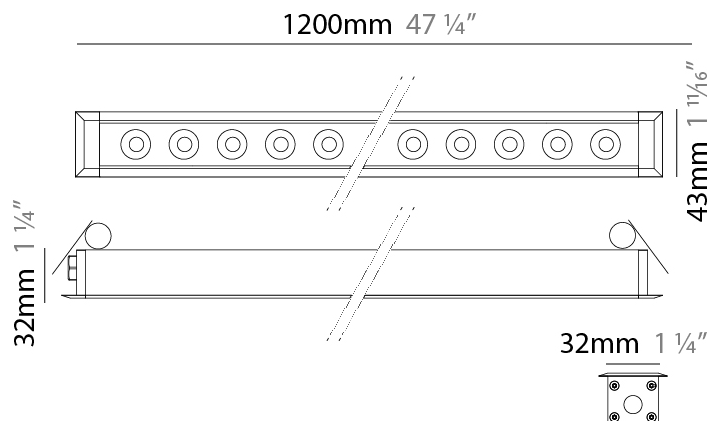

GENERAL

Series: Mini Corniche
Brand: Platek
Division: Exterior
Mounting Type: Recessed
Mounting Location: Ceiling
Subcategory: Downlight

PHYSICAL

Shape: Rectangle
Length (mm): 1220
Length (in): 48 ¹/₃₂
Width (mm): 43
Width (in): 1 ³/₄
Height (mm): 32
Height (in): 1 ¹/₄
Ceiling Thickness (mm): 2 - 13
Ceiling Thickness (in): 1/16 - 1/2
Light Distribution: Downlight
Weight (kg): 2.7
Weight (lbs): 5.9
Diffuser: Clear tempered glass
Gasket: Gore-Tex valve to prevent condensation
Fixture Material: Extruded Aluminum
Cut-out Measurements: 36mm / 1 7/16" x 1210mm / 47 5/8"

ELECTRICAL

Lamp Type: LED
Total Output Wattage (W): 40 / 20 (Dif) / 21 (Asy)
Driver Included: No
Driver Location: Remote
Driver Type: Constant Voltage - 120 / 277Vac
Input Voltage (V): 120
Output Voltage (V): 24
Upon Request: (Not included - see components [IP65 or higher enclosure to be supplied by others]) 0-10Vdc dimming / Phase dimming / Non-dimming 120/277Vac

LED

Number of LEDs: 36
Color Temperature (°K): 3000 / 4000
Max. Delivered Lumen (lm): 3000 / 3120
Nominal Lumen (lm): 5040 / 5220
CRI: >80 CRI
Lamp Life (hrs): 60000

OPTICAL

Optic°: 13 / 26 / 40 / ASY / DIF / ELL

RATINGS AND CERTIFICATIONS

Certified By: Certified for North American Standards
IP rating: IP65
IK Rating: IK07
Bug Rating: B3 U1 G1
Upon Request: Higher Maximum Ambient Temperature

PROJECT
TYPE
SPECIFIER
QUANTITY
DATE