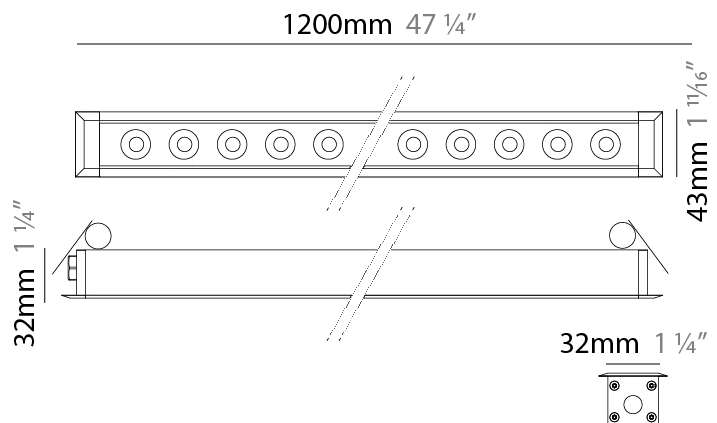

GENERAL

Series: Mini Corniche
Brand: Platek
Division: Exterior
Mounting Type: Recessed
Mounting Location: Ceiling
Subcategory: Downlight

PHYSICAL

Shape: Rectangle
Length (mm): 1220
Length (in): 48 1/32
Width (mm): 43
Width (in): 1 3/4
Height (mm): 32
Height (in): 1 1/4
Ceiling Thickness (mm): 2 - 13
Ceiling Thickness (in): 1/16 - 1/2
Light Distribution: Downlight
Weight (kg): 2.7
Weight (lbs): 5.9
Diffuser: Clear tempered glass
Gasket: Gore-Tex valve to prevent condensation
Fixture Finish: BLK / WHI / GRY / COR / ANT / BRZ
Fixture Material: Extruded Aluminum
Cut-out Measurements: 36mm / 1 7/16" x 1210mm / 47 5/8"

ELECTRICAL

Lamp Type: LED
Total Output Wattage (W): 46
Dimming: Bluetooth technology or DMX
Control Gear: DMX
Driver Included: No
Driver Location: Remote
Driver Type: Constant Current - Universal
Driver Class: Class 2
Input Voltage (V): 120 - 277
Constant Current (MA): 500

LED

Number of LEDs: 32
Color Temperature (°K): RGBW
CRI: >80 CRI
Lamp Life (hrs): 60000
Special LEDs offerings: RGBW

OPTICAL

Optic°: 26 / 40 / ELL

RATINGS AND CERTIFICATIONS

Certified By: Certified for North American Standards
IP rating: IP65
IK Rating: IK07
Bug Rating: B1 U0 G0
Upon Request: Higher Maximum Ambient Temperature