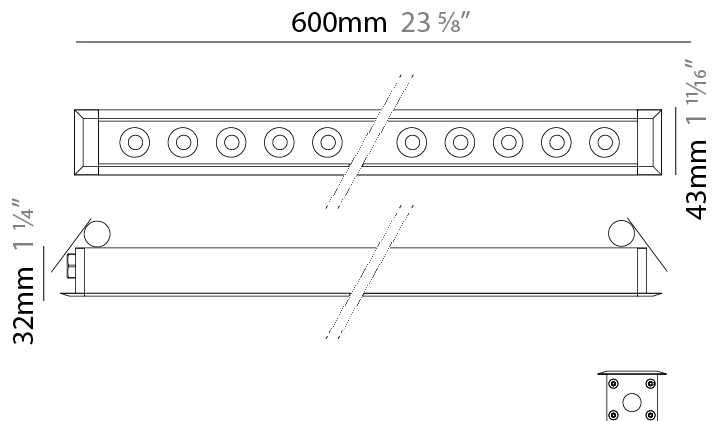

GENERAL

Series: Mini Corniche
Brand: Platek
Division: Exterior
Mounting Type: Recessed
Mounting Location: Ceiling
Subcategory: Downlight

PHYSICAL

Shape: Rectangle
Length (mm): 620
Length (in): 24 ³/₈
Width (mm): 43
Width (in): 1 ⁵/₈
Height (mm): 32
Height (in): 1 ¹/₄
Ceiling Thickness (mm): 2 - 13
Ceiling Thickness (in): 1/16 - 1/2
Light Distribution: Downlight
Weight (kg): 1.3
Weight (lbs): 2.8
Diffuser: Clear tempered glass
Gasket: Gore-Tex valve to prevent condensation
Fixture Finish: [BLK](#) / [WHI](#) / [GRY](#) / [COR](#) / [ANT](#) / [BRZ](#)
Fixture Material: Extruded Aluminum
Cut-out Measurements: 36mm / 1 7/16" x 610mm / 24"

ELECTRICAL

Lamp Type: LED
Total Output Wattage (W): 18.5 / 10.5 (Dif) / 11 (Asy)
Driver Included: No
Driver Location: Remote
Driver Type: Constant Voltage - 120 / 277Vac
Driver Class: Class 2
Input Voltage (V): 120 - 277
Output Voltage (V): 24
Upon Request: (Not included - see components [IP65 or higher enclosure to be supplied by others]) 0-10Vdc dimming / Phase dimming / Non-dimming 120/277Vac

LED

Number of LEDs: 18
Color Temperature (°K): [3000](#) / [4000](#)
Max. Delivered Lumen (lm): 1500 / 1560
Nominal Lumen (lm): 2520 / 2610
CRI: >80 CRI
Lamp Life (hrs): 60000

OPTICAL

Optic°: [13](#) / [26](#) / [40](#) / [ASY](#) / [DIF](#) / [ELL](#)

RATINGS AND CERTIFICATIONS

Certified By: Certified for North American Standards
IP rating: IP65
IK Rating: IK07
Bug Rating: B2 U1 G0
Upon Request: Higher Maximum Ambient Temperature