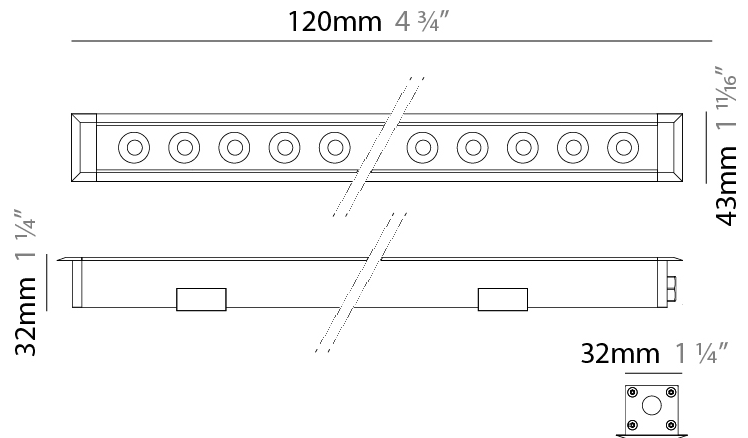

RATINGS AND CERTIFICATIONS

Certified By: [Certified for North American Standards](#)
IP rating: [IP67](#)
IK Rating: [IK07](#)
Bug Rating: [B1 U0 G0](#)
Upon Request: [Higher Maximum Ambient Temperature](#)