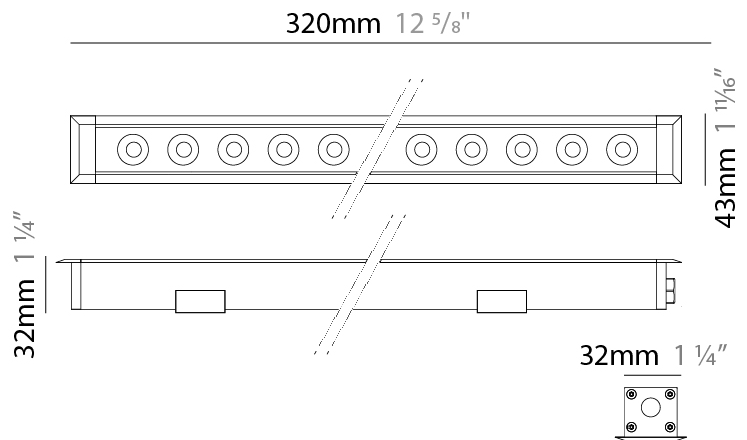

RATINGS AND CERTIFICATIONS

Certified By: Certified for North American Standards
IP rating: IP67
IK Rating: IK07
Bug Rating: B0 U4 G0
Upon Request: Higher Maximum Ambient Temperature