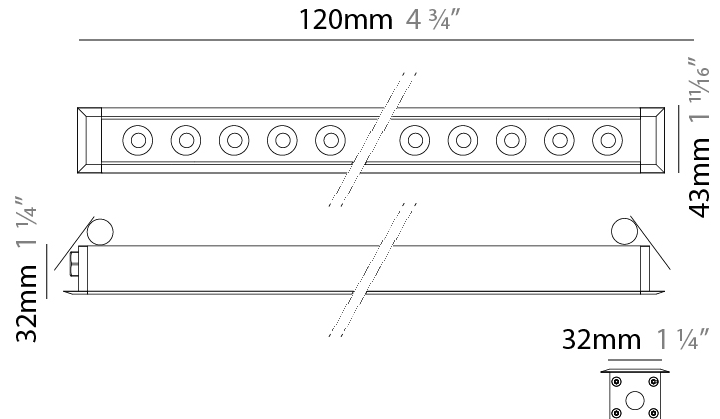

1. To build a product code in our configurator select the specify button on the base model # product page
2. To build a manual product code on this datasheet choose from the options listed below in blue font and add the suffix to the base model #

GENERAL

Series: Mini Corniche
Brand: Platek
Division: Exterior
Mounting Type: Recessed
Mounting Location: Ceiling
Subcategory: Downlight

PHYSICAL

Shape: Rectangle
Length (mm): 120
Length (in): 4 ¾
Width (mm): 43
Width (in): 1 ⅝
Height (mm): 32
Height (in): 1 ¼
Ceiling Thickness (mm): 2 - 13
Ceiling Thickness (in): 1/16 - 1/2
Light Distribution: Downlight
Installation Requirement: 36mm / 1 7/16" x 110mm / 4 5/16"
Diffuser: Clear tempered glass
Gasket: Gore-Tex valve to prevent condensation
Fixture Finish: [BLK](#) / [WHI](#) / [GRY](#) / [COR](#) / [ANT](#) / [BRZ](#)
Fixture Material: Extruded Aluminum

ELECTRICAL

Lamp Type: LED
Total Output Wattage (W): 6
Dimming: Bluetooth technology or DMX
Control Gear: DMX
Driver Included: No
Driver Location: Remote
Driver Type: Constant Current - Universal
Driver Class: Class 2
Input Voltage (V): 120 - 277
Constant Current (MA): 500

LED

Number of LEDs: 4
Color Temperature (°K): RGBW
CRI: >80 CRI
Lamp Life (hrs): 60000
Special LEDs offerings: RGBW

OPTICAL

Optic°: [26](#) / [40](#) / [ELL](#)

RATINGS AND CERTIFICATIONS

Certified By: Certified for North American Standards
IP rating: IP65
IK Rating: IK07
Bug Rating: B1 U0 G0
Upon Request: Higher Maximum Ambient Temperature