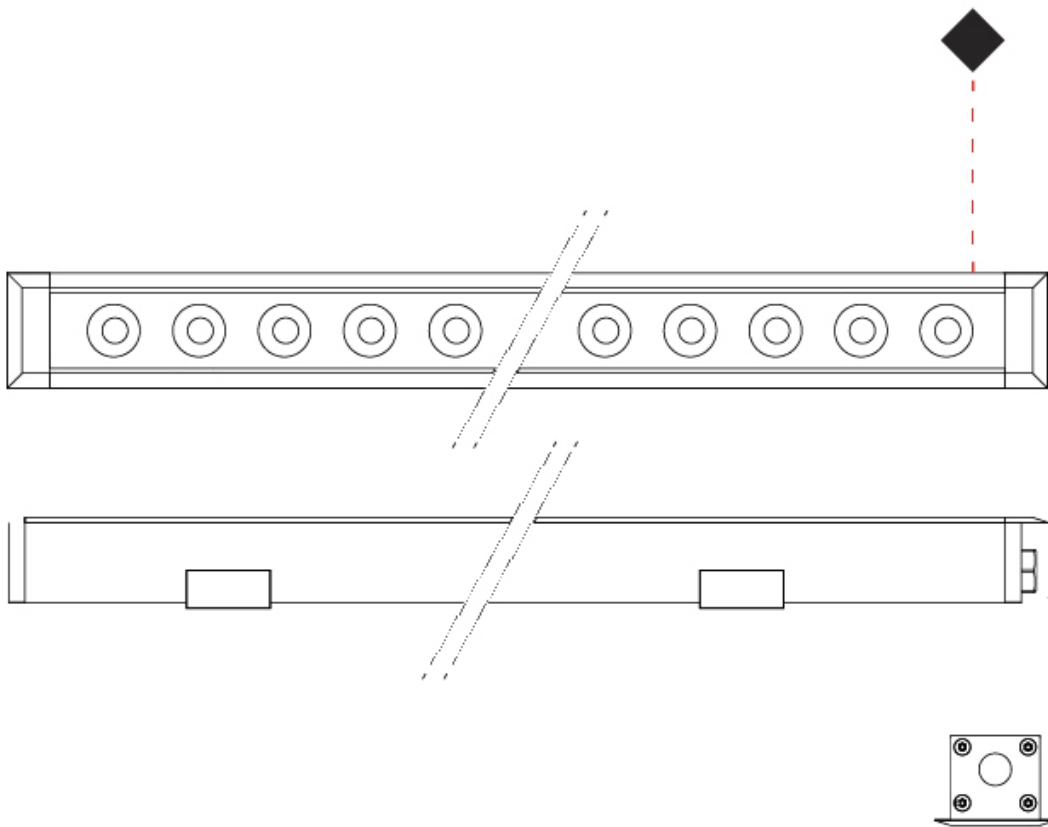

MINI CORNICHE RECESSED

E9I636-

PROJECT _____

TYPE _____

SPECIFIER _____

QUANTITY _____

DATE _____

E