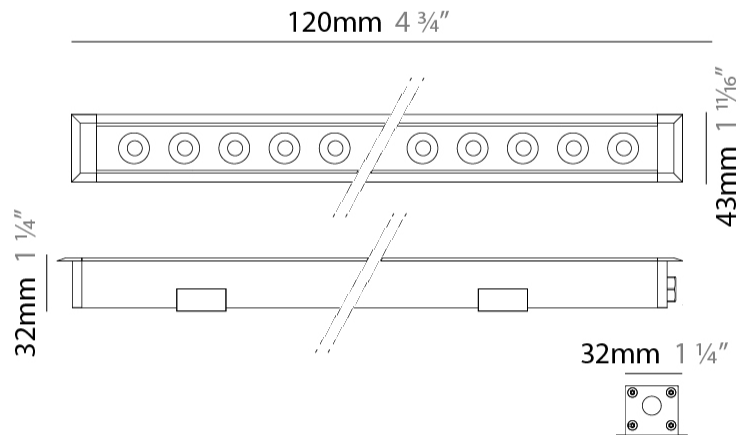

RATINGS AND CERTIFICATIONS

Certified By: Certified for North American Standards
IP rating: IP67
IK Rating: IK07
Bug Rating: B0 U3 G0
Upon Request: Higher Maximum Ambient Temperature